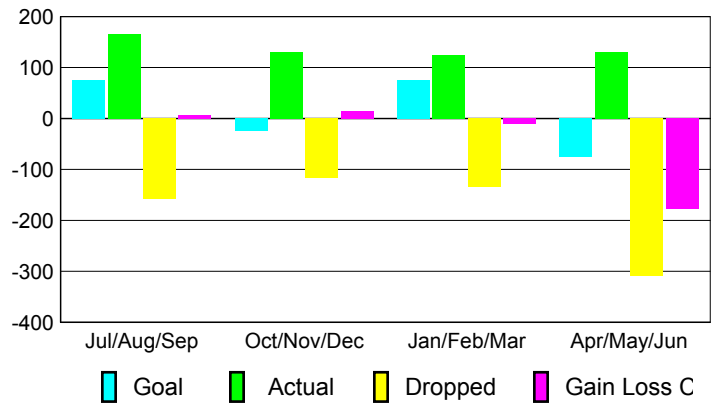

Membership Results 2009-2010

Goal, New, Dropped, Gain/Loss