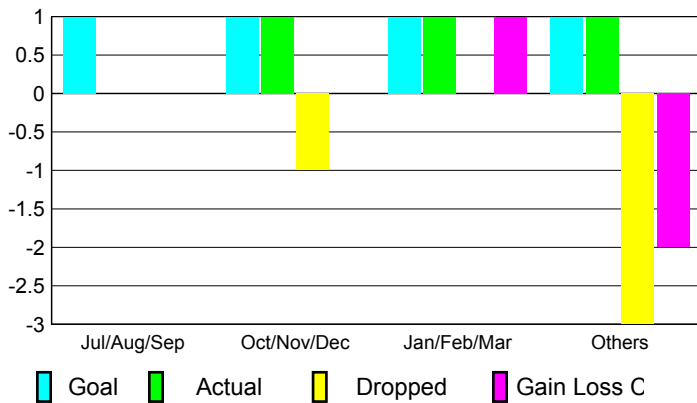

2009-2010 GMT Quarterly Report for District (or Undistricted) **District 336 A**

GMT: **Junichi Takata**

Location: **JAPAN**

GMT CA: **5**

CLUBS

Club Results 2009-2010

Clubs 2008-2009

Month	New Club Goal	Actual New Clubs	Actual Dropped Clubs	Gain/Loss of Clubs	Gain/Loss of Clubs
Jul/Aug/Sep	1	0	0	0	0
Oct/Nov/Dec	1	1	-1	0	0
Jan/Feb/Mar	1	1	0	1	0
Apr/May/June	1	1	-3	-2	0
Totals	4	3	-4	-1	0

Club Results 2009-2010

Goal, New, Dropped, Gain/Loss

Comparison of Club Gain/Loss

Current Year Compared to the Previous Year

YTD Status Quo Clubs 2009-2010

Status Quo Clubs Compared to Status Quo Members

MEMBERSHIP

Membership Results 2009-2010

Membership 2008-2009

Month	Net Memb Goal	Actual New Memb	Actual Dropped Memb	Gain/Loss of Memb	Gain/Loss of Memb
Jul/Aug/Sep	75	165	-158	7	-16
Oct/Nov/Dec	-25	131	-117	14	-10
Jan/Feb/Mar	75	124	-135	-11	-43
Apr/May/June	-75	131	-309	-178	-196
Totals	50	551	-719	-168	-265