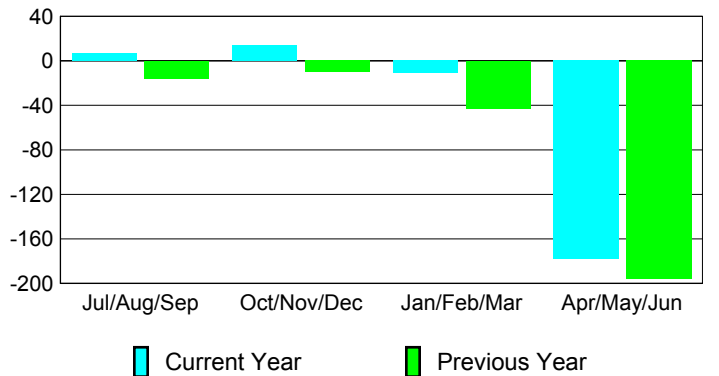

Comparison of Membership Gain/Loss

Current Year Compared to the Previous Year